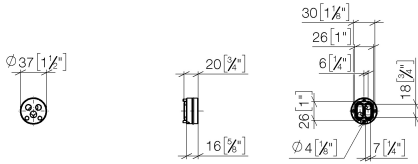

## Adapter for reversed water connections -

---

12 880 970 90

for 35 860 970 90

Not suitable for combining with META PURE (36 86X  
664-FF).

Adapter for reversed water connections -

---

12 880 970 90

mm [inches]

Adapter for reversed water connections -

---

12 880 970 90

Spare parts list

No.	Item Number	Name	Quantity used	Delivery time
1	09 14 10 102 90	seal	1	2